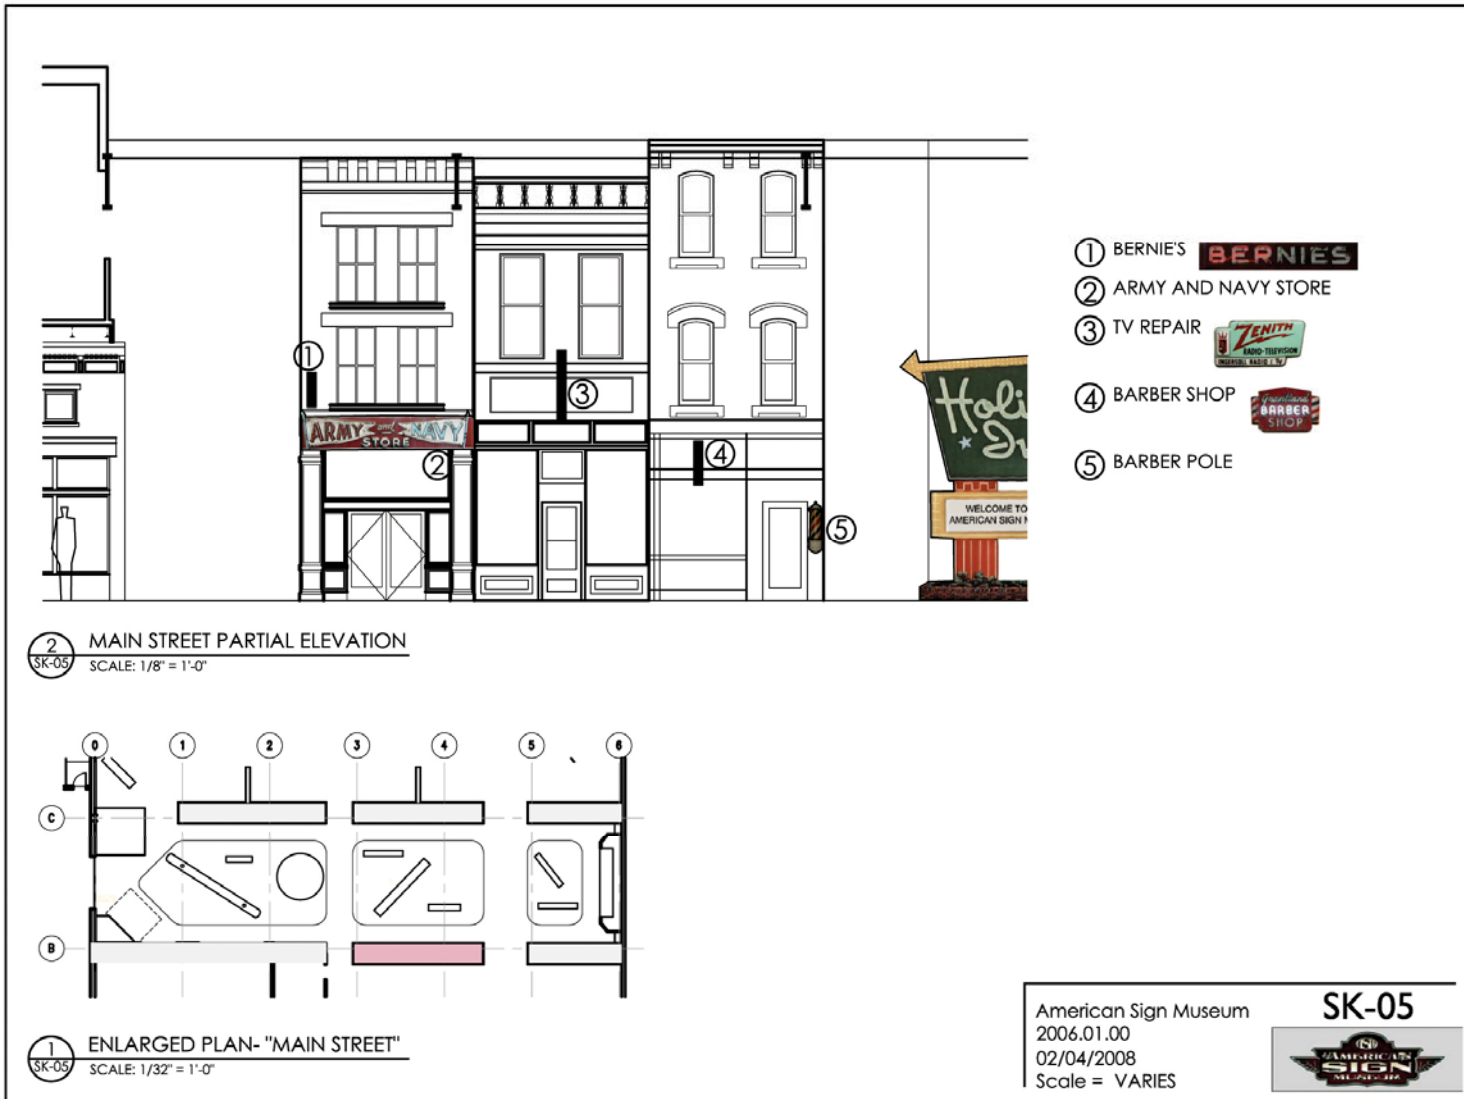

SIGN MUSEUM FLOOR PLAN
 1ST FLOOR 19,235 SF
 12.18.2007

LEGEND		
	STOREFRONT	
	SIGNS	
	MAIN STREET	

MULLER ARCHITECTS

Aerial view rendering of "Signs on Main Street" storefronts

Architect's rendering of storefront facades

Study for Army and Navy Store, Zenith TV Repair and barber shop storefronts

Study for Marshall Field and Ignatz Mayer Tavern storefronts