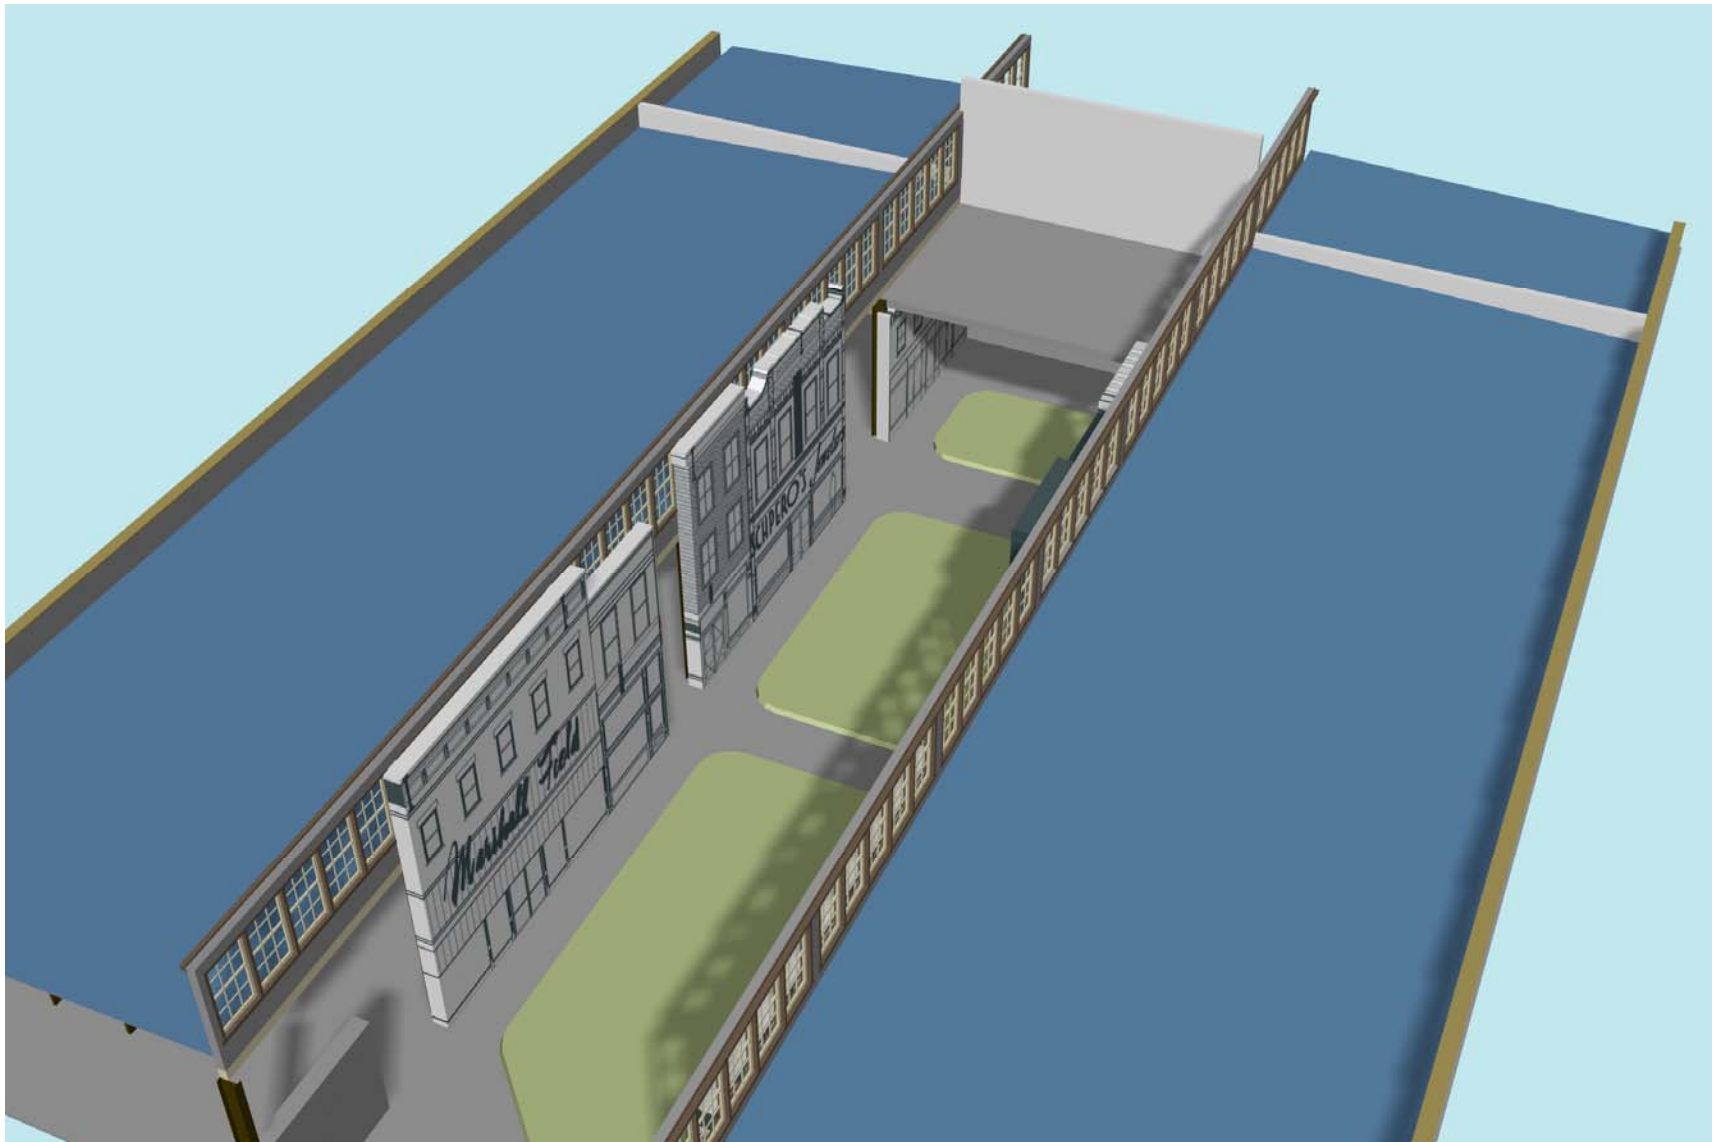

SIGN MUSEUM FLOOR PLAN
 1ST FLOOR 19,235 SF
 12.18.2007

LEGEND		
	STOREFRONT	
	SIGNS	
	MAIN STREET	

MULLER ARCHITECTS

Aerial view rendering of "Signs on Main Street" storefronts

Architect's rendering of storefront facades

Study for Army and Navy Store, Zenith TV Repair and barber shop storefronts

Study for Marshall Field and Ignatz Mayer Tavern storefronts